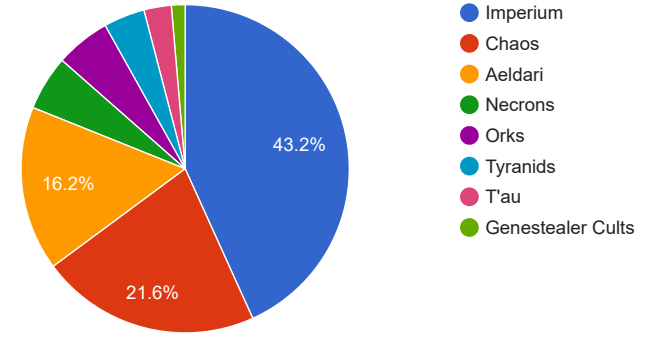

Parent Factions in use
DownUnderPairings.com