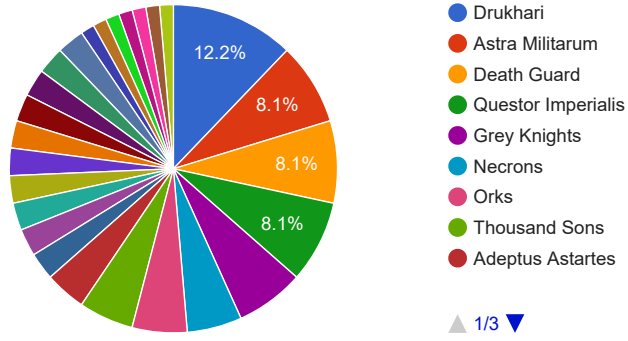

[ObSec - Perth 40k GT 2021 (Masters)](#) / Army Lists

Primary Factions in use
DownUnderPairings.com